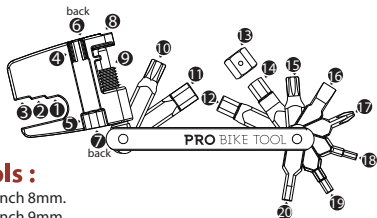

#### Tools :

1. Wrench 8mm.
2. Wrench 9mm.
3. Wrench 10mm.
4. Spoke wrench M7.
5. Spoke wrench M9.
6. Spoke wrench 3.2mm.
7. Spoke wrench 3.5mm.
8. Valve core remover.
9. Chain remover.
10. Screwing torx T30 screw
11. Screwing 6"socket head cap screw.
12. Screwing 8"socket head cap screw.
13. Screwing 5"socket head cap screw.
14. Screwing 4"socket head cap screw.
15. Screwing torx T25 screw.
16. Screwing slotted screw.
17. Screwing philips screw.
18. Screwing 2"socket head cap screw.
19. Screwing 2.5"socket head cap screw.
20. Screwing 3"socket head cap screw.